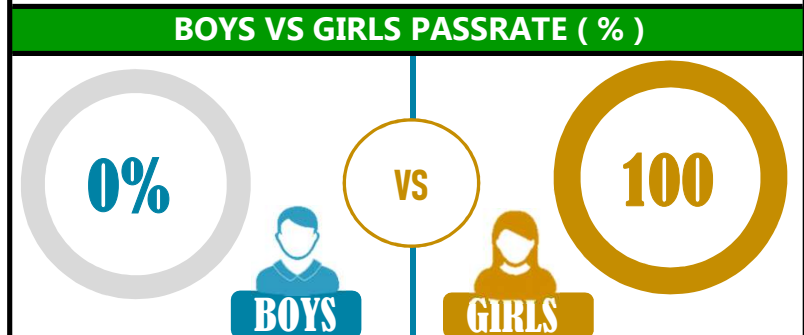

OVERALL GRADE ANALYSIS	NO.	SEATED	%
A	0	6	0%
B	0		0%
C	6		100%
D	0	0	0%
E	0		0%

OVERALL PERFORMANCE ANALYSIS		
REGISTERED	6	100%
SEATED	6	100%
ABSENTEES	0	0%
PASSED	6	100%
FAILED	0	0%