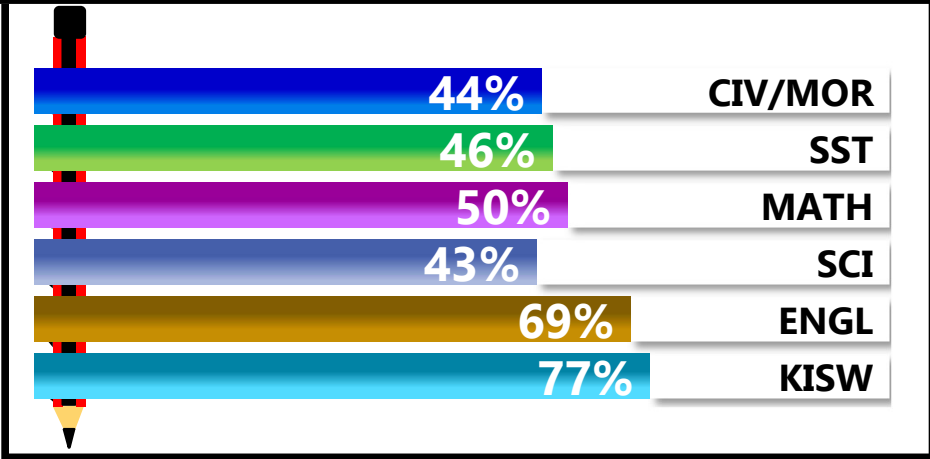

		<h1>TRAUTE STUDE</h1>			
<b>REGION: COAST</b>		<b>SCHOOL AVERAGE</b>	<b>164.0</b>	<b>OVERALL GRADE</b>	
<b>DISTRICT: KIBAHA</b>				<b>C</b>	
				<b>CATEGORY</b>	
				<b>BELOW 40</b>	

## SUBJECT PERFORMANCE ANALYSIS

SUBJECT NAME	AVG	%	RNK
KISWAHILI	38.5	77%	1
ENGLISH	34.5	69%	2
MATHEMATICS	24.8	50%	3
SOCIAL STUDIES	23.0	46%	4
CIVIC & MORAL	21.8	44%	5
SCIENCE	21.3	43%	6
BOYS/GIRLS PASS RATE	STD	AVG	%
BOYS	0	0.00	0%
GIRLS	6	1.00	###